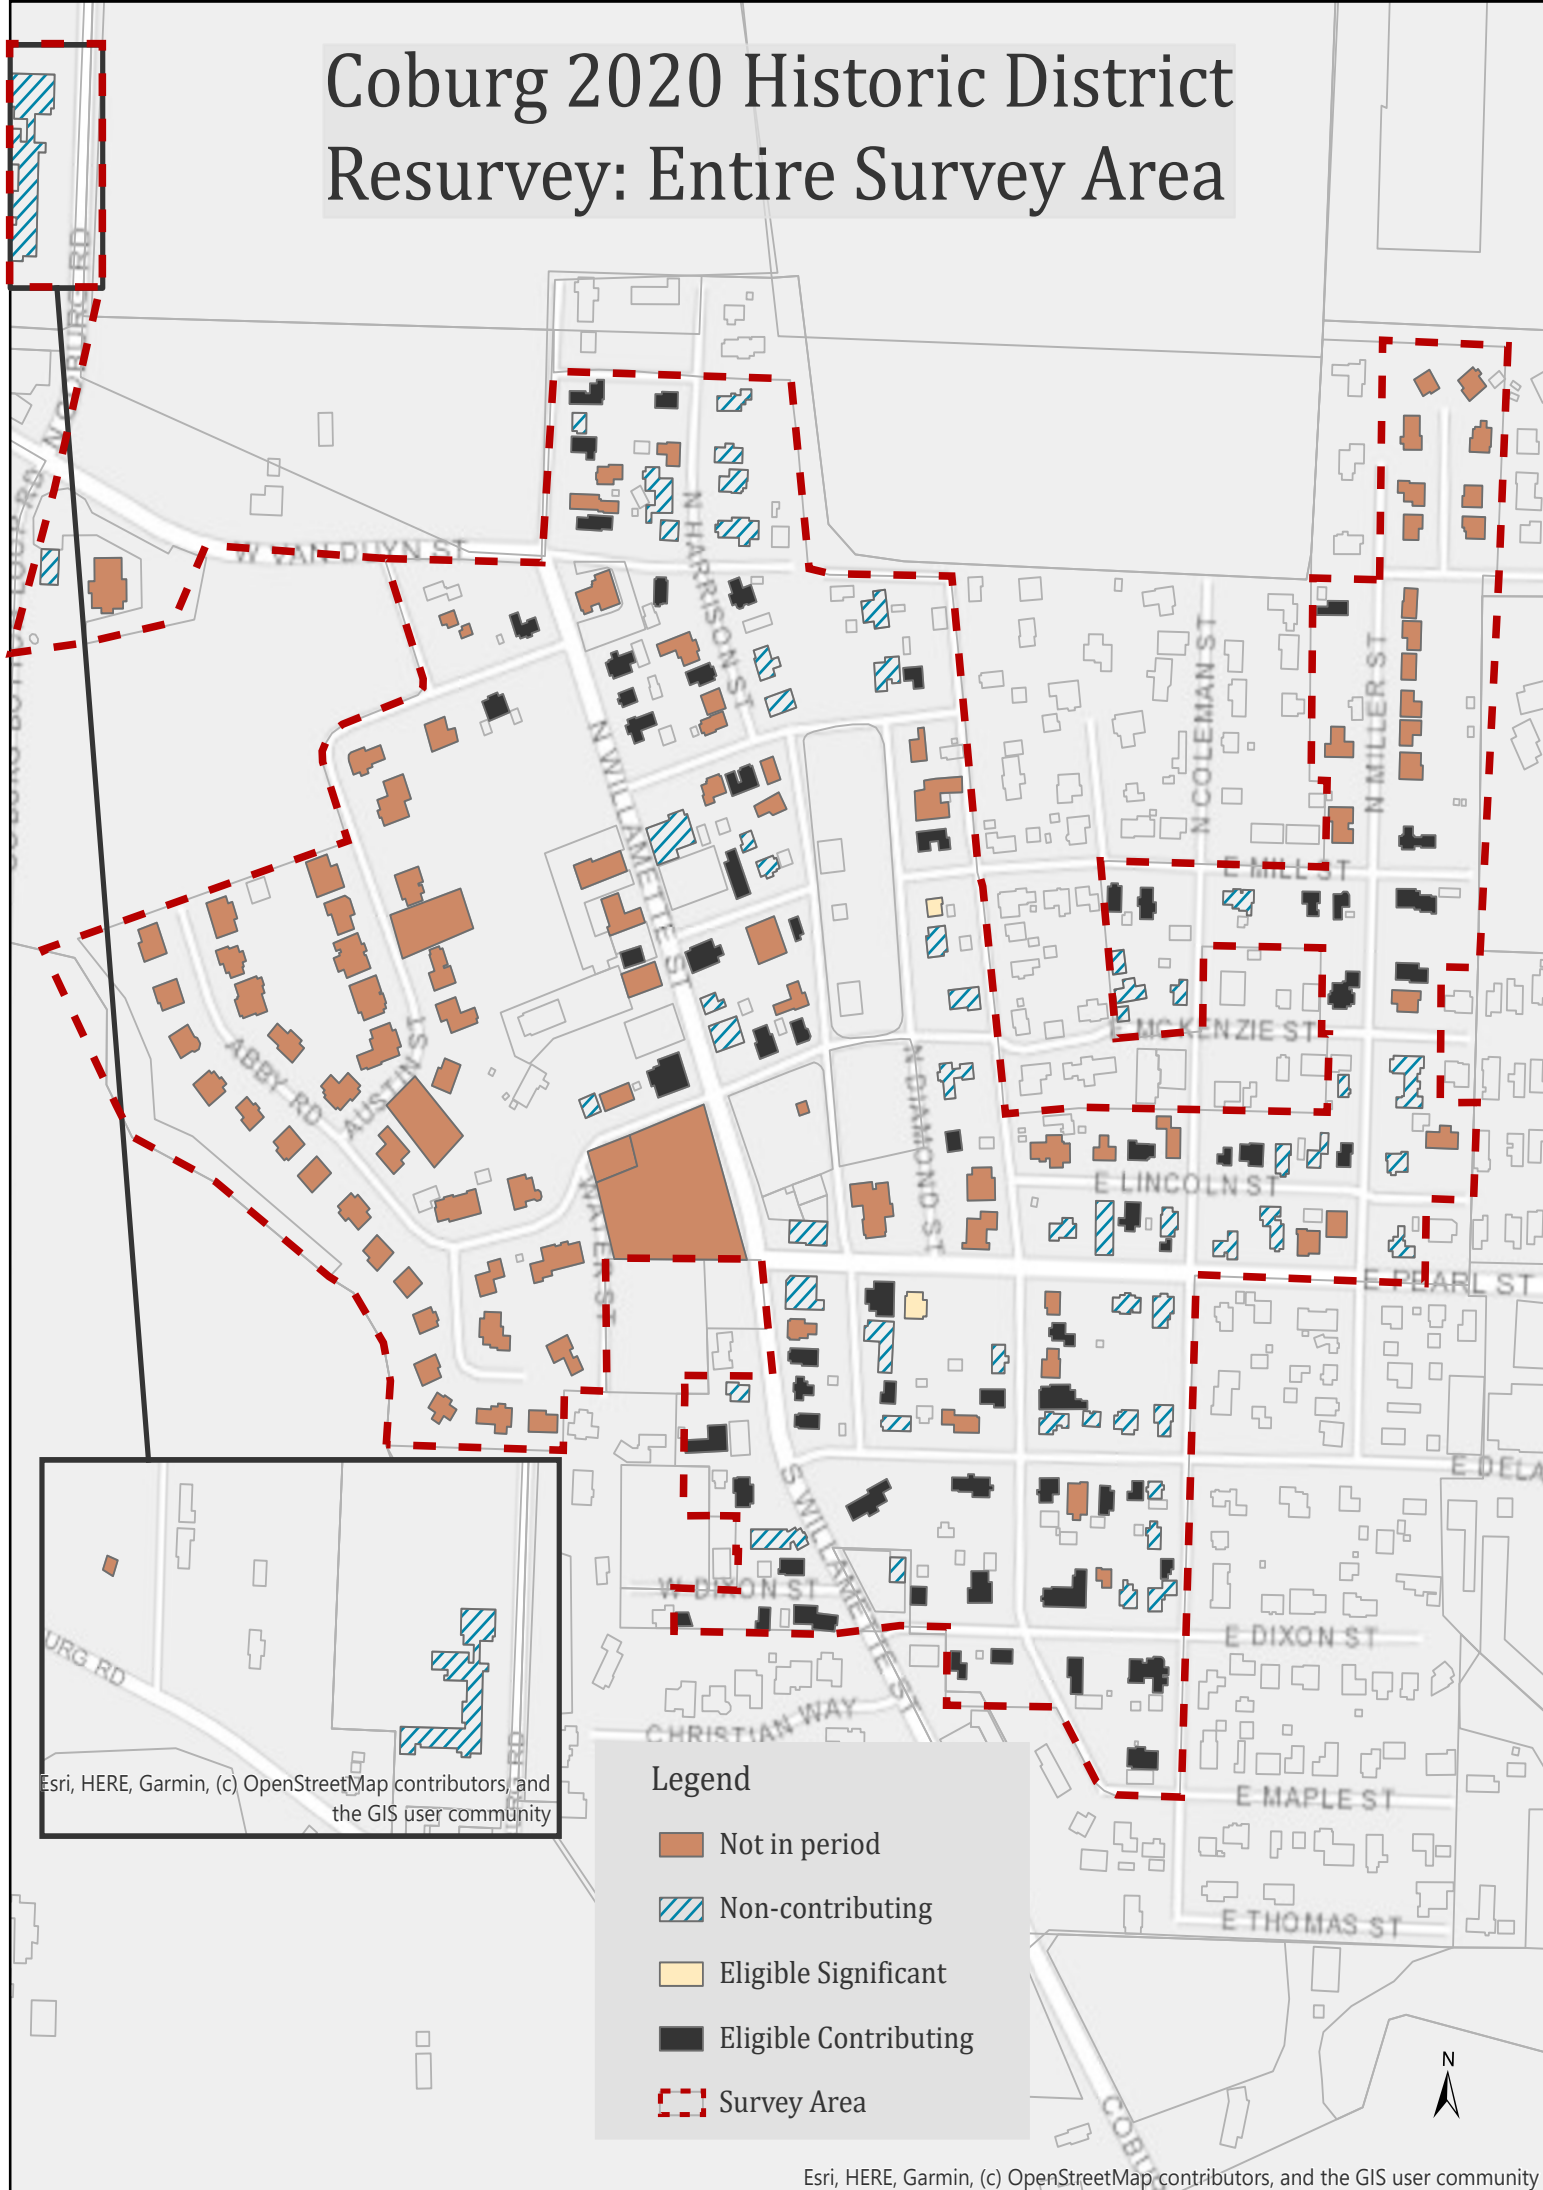

# Coburg 2020 Historic District Resurvey: Entire Survey Area

Esri, HERE, Garmin, (c) OpenStreetMap contributors, and the GIS user community

**Legend**

- Not in period
- Non-contributing
- Eligible Significant
- Eligible Contributing
- Survey Area